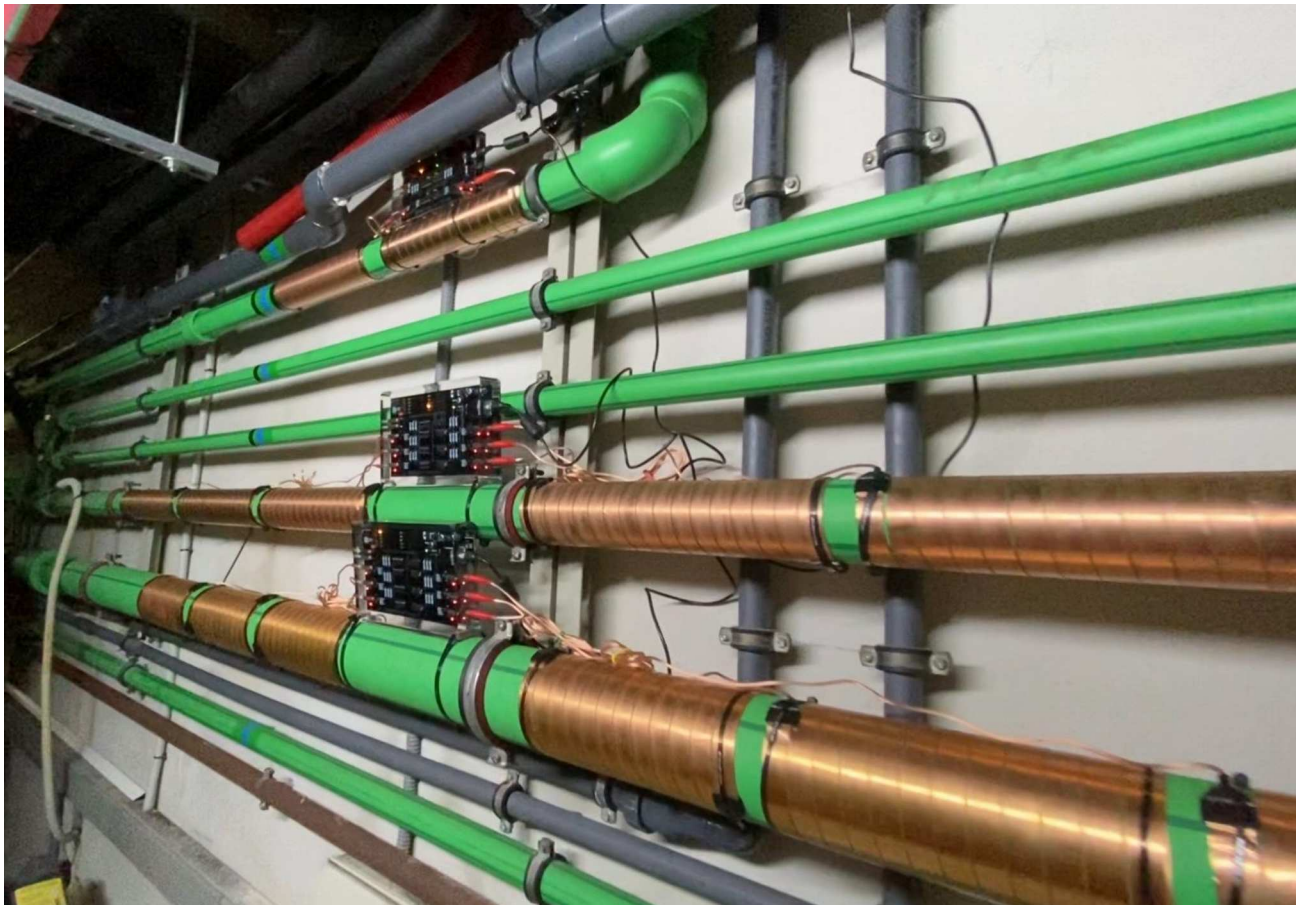

Project size:

163 Rooms, Restaurant, Bar, Garden.
Realisation: 3 Vulcan S100 y 2 Vulcan S10
Installation: June 2022

- | | |
|--------------|---|
| Vulcan S10: | 1 x water for irrigation with Ø 63 mm |
| Vulcan S100: | 1 x main cold water line with Ø 110 mm, Building No1 |
| | 1 x main cold water line with Ø 110 mm, Building No 2 |

Water as it should be

Vulcan S100 1 x hot water circuit with Ø 110 mm

Vulcan S10 1 x water deposit line with Ø 63 mm

Water as it should be